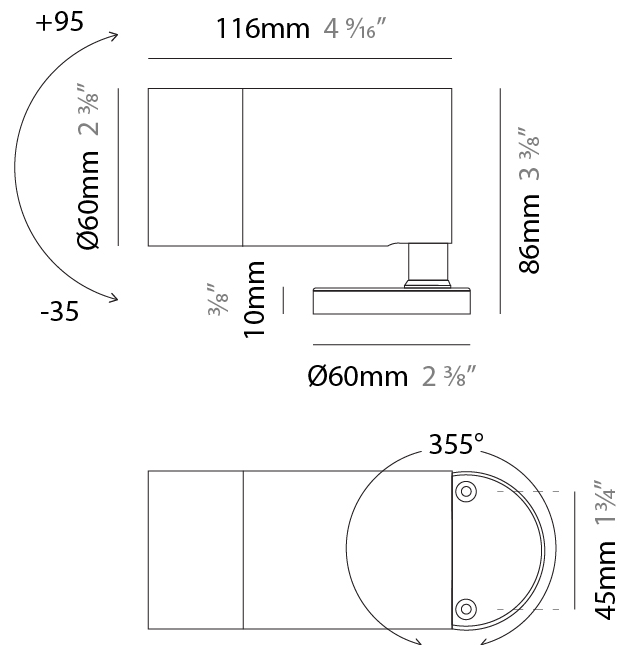

1. To build a product code in our configurator select the specify button on the base model # product page
2. To build a manual product code on this datasheet choose from the options listed below in blue font and add the suffix to the base model #

GENERAL

Series: Diversi
Subseries: Diversi 60
Partner: Zaneen
Division: Exterior
Installation: Surface
Product Type: Flood
Mounting Location: Above Ground
Light Distribution: Adjustable

PHYSICAL

Shape: Cylinder
Diameter (mm): 60
Diameter (in): 2 3/8
Length (mm): 116
Length (in): 4 9/16
Weight (kg): 0.5
Weight (lbs): 1.102
Installation Requirement: Surface mounted / Spike / Tree strap
Diffuser: Extra clear tempered / Frosted glass 6mm
Fixture Finish: ABA / ANB / ASB / PSB
Fixture Material: Machined Anticorodal Aluminium
Cable Details: 350mm NS20N PCP 2x0.5 mm2

ELECTRICAL

Lamp Type: LED
Total Output Wattage (W): 12
Dimming: Phase Dimming (120Vac Only)
Driver Included: No
Driver Location: Remote
Driver Type: Constant Current - Universal
Driver Class: Class 2
Input Voltage (V): 120 - 277
Constant Current (MA): 350

LED

Number of LEDs: 1
Color Temperature (°K): 1800-3000 - Dim to Warm
Max. Delivered Lumen (lm): 824 to 22
CRI: >90 CRI
Lamp Life (hrs): 100000
Special LEDs offerings: Dim to Warm

OPTICAL

Optic°: 20 / 40
Adjustability: Rotational 355°

RATINGS AND CERTIFICATIONS

Certified By: Certified for North American Standards
IP rating: IP66
IK Rating: IK08