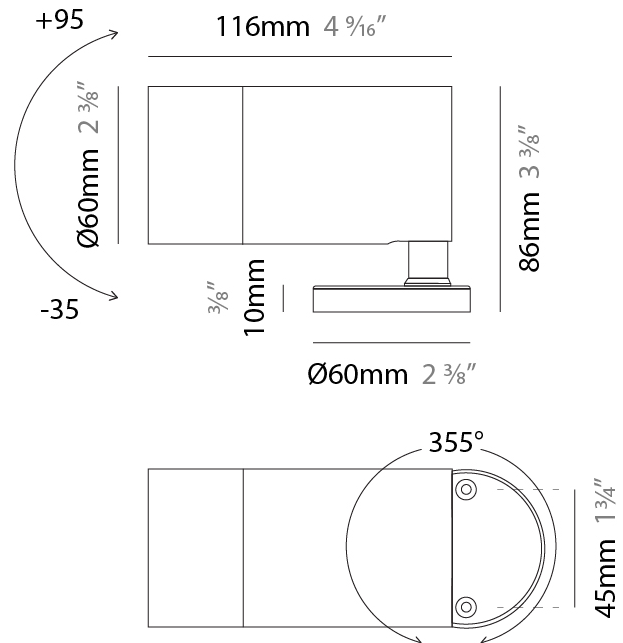

1. To build a product code in our configurator select the specify button on the base model # product page
2. To build a manual product code on this datasheet choose from the options listed below in blue font and add the suffix to the base model #

GENERAL

Series: Diversi
Subseries: Diversi 60
Partner: Zaneen
Division: Exterior
Installation: Surface
Product Type: Flood
Mounting Location: Above Ground
Light Distribution: Adjustable

PHYSICAL

Shape: Cylinder
Diameter (mm): 60
Diameter (in): 2 3/8
Height (mm): 116
Height (in): 4 9/16
Weight (kg): 0.5
Weight (lbs): 1.102
Installation Requirement: Surface mounted / Spike / Tree strap
Diffuser: Extra clear tempered / Frosted glass 6mm
Fixture Finish: ANA / ANB / ASB / PSB
Fixture Material: Machined Anticorodal Aluminium
Cable Details: 350mm NS20N PCP 2x0.5 mm2

ELECTRICAL

Lamp Type: LED
Input Wattage (W): 10.2
Total Output Wattage (W): 9
Dimming: Non-Dimmable / 0-10V Dimming
Driver Included: No
Driver Location: Remote
Driver Type: Constant Voltage - Universal
Driver Class: Class 2
Input Voltage (V): 120 - 277
Output Voltage (V): 24

LED

Number of LEDs: 1
Color Temperature (°K): 2700 / 3000 / 4000
Max. Delivered Lumen (lm): 720 (3000K)
CRI: >90 CRI
Lamp Life (hrs): 100000

OPTICAL

Optic°: 10 / 30 / 50 / 10x45 / 45x10
Beam Angle: Narrow / Medium / Wide / Elliptical

RATINGS AND CERTIFICATIONS

Certified By: Certified for North American Standards
IP rating: IP66
IK Rating: IK08