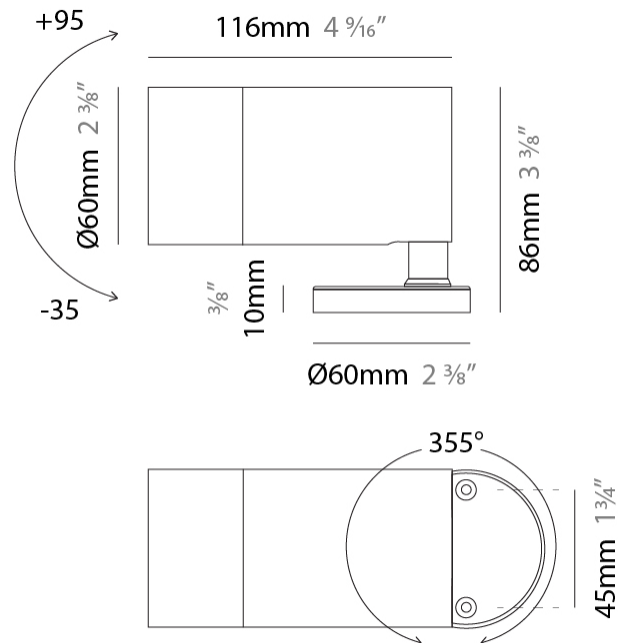

GENERAL

Series: Diversi
Subseries: Diversi 60
Partner: Zaneen
Division: Exterior
Installation: Surface
Product Type: Flood
Mounting Location: Above Ground
Light Distribution: Adjustable

PHYSICAL

Shape: Cylinder
Diameter (mm): 60
Diameter (in): 2 3/8
Height (mm): 116
Height (in): 4 9/16
Weight (kg): 0.5
Weight (lbs): 1.102
Installation Requirement: Surface mounted / Spike / Tree strap
Diffuser: Extra clear tempered / Frosted glass 6mm
Fixture Finish: ANA / ANB / ASB / PSB
Fixture Material: Machined Anticorodal Aluminium
Cable Details: 350mm NS20N PCP 2x0.5 mm2

ELECTRICAL

Lamp Type: LED
Input Wattage (W): 5.5
Total Output Wattage (W): 5
Dimming: Non-Dimming / Phase Dimming (120Vac only) / 0-10V Dimming
Driver Included: No
Driver Location: Remote
Driver Type: Constant Voltage - Universal
Driver Class: Class 2
Input Voltage (V): 120 - 277
Output Voltage (V): 24

LED

Number of LEDs: 1
Color Temperature (°K): 2700 / 3000 / 4000
Max. Delivered Lumen (lm): 415 (3000K)
CRI: >90 CRI
Lamp Life (hrs): 100000

OPTICAL

Optic°: 10 / 30 / 50 / 10x45 / 45x10
Beam Angle: Narrow / Medium / Wide / Elliptical

RATINGS AND CERTIFICATIONS

Certified By: Certified for North American Standards
IP rating: IP66
IK Rating: IK08