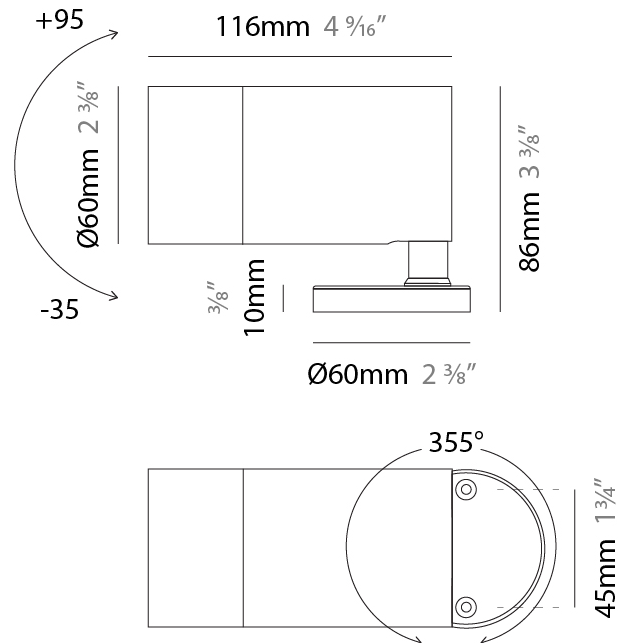

GENERAL

Series: Diversi
Subseries: Diversi 60
Partner: Zaneen
Division: Exterior
Installation: Surface
Product Type: Flood
Mounting Location: Above Ground
Light Distribution: Adjustable

PHYSICAL

Shape: Cylinder
Diameter (mm): 60
Diameter (in): 2 3/8
Height (mm): 116
Height (in): 4 9/16
Weight (kg): 0.5
Weight (lbs): 1.102
Installation Requirement: Surface mounted / Spike / Tree strap
Diffuser: Extra clear tempered / Frosted glass 6mm
Fixture Finish: ANA / ANB / ASB / PSB
Fixture Material: Machined Anticorodal Aluminium
Cable Details: 350mm NS20N PCP 2x0.5 mm2

ELECTRICAL

Lamp Type: LED
Total Output Wattage (W): 11
Dimming: Non-Dimming / Phase Dimming (120Vac only) / 0-10V Dimming
Driver Included: No
Driver Location: Remote
Driver Type: Constant Voltage - Universal
Driver Class: Class 2
Input Voltage (V): 120 - 277
Output Voltage (V): 24

LED

Number of LEDs: 1
Color Temperature (°K): 2700 / 3000 / 4000
Max. Delivered Lumen (lm): 840 (3000K)
CRI: >90 CRI
Lamp Life (hrs): 100000

OPTICAL

Optic°: 10 / 30 / 50 / 10x45 / 45x10
Beam Angle: Narrow / Medium / Wide / Elliptical

RATINGS AND CERTIFICATIONS

Certified By: Certified for North American Standards
IP Rating: IP66
IK Rating: IK08